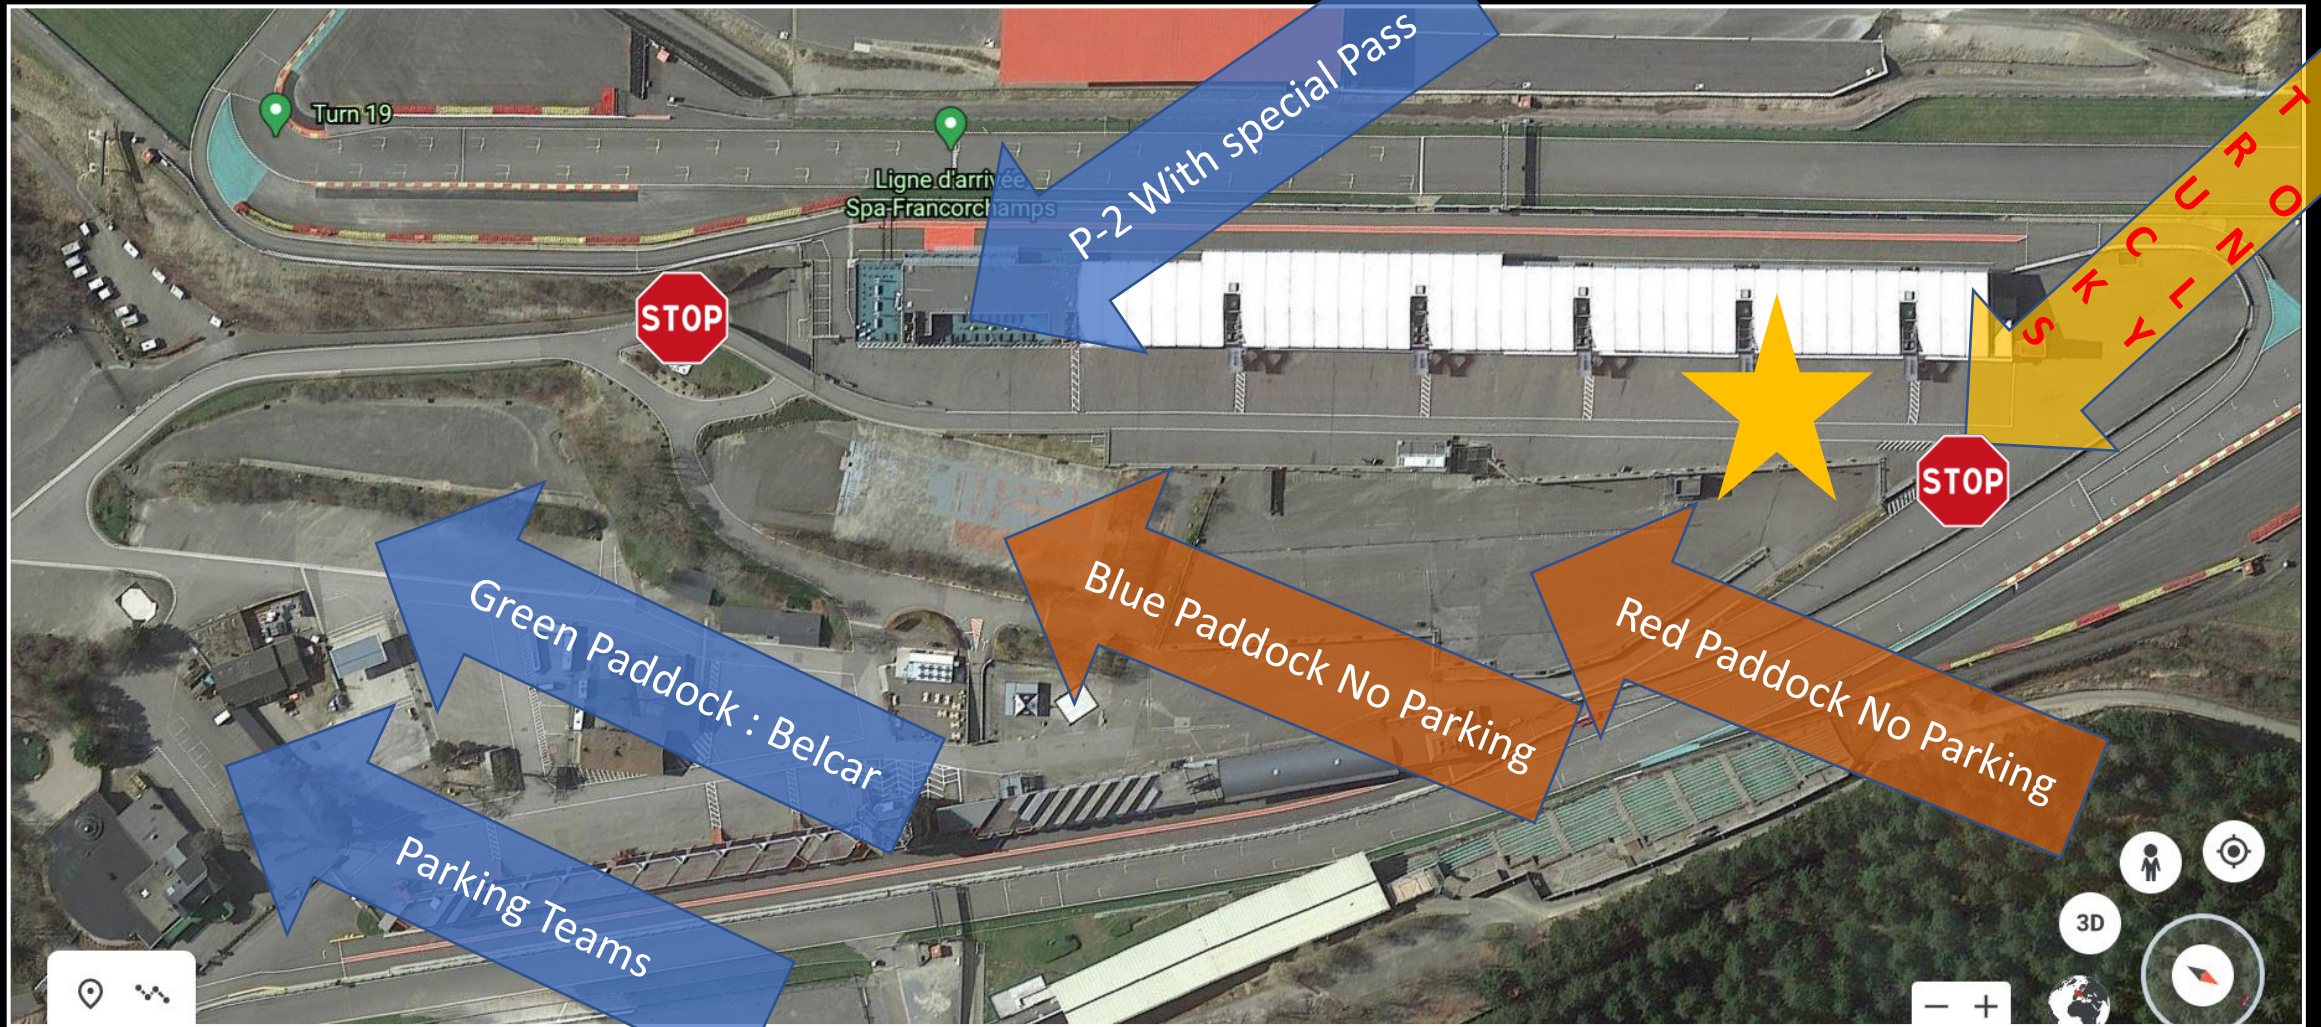

WELCOME TO SPA-FRANCORCHAMPS

ENTRY AND PADDOCK INFORMATIONS

Entry

Exit

Mobilhome Area

Mobilhome Area

Paddock Belcar Skylimit:

Keys Boxes Offices

ONLY CARS ENTRY

Turn 19

T1 - La Source Hairpin
- Spa-Francorchamps

Raidillon - Hubert

Eau Rouge

Spa Grand Prix Gold 3

Gate Source Open ONLY at 07h to 20h

ENTRY For Truck ONLY

Entry Blanchimont Via Stavelot

Spa-Francorchamps : transporter access to paddocks

- 1 Paddocks gate F1 area & blue/orange area
- 2 Paddocks gate all others areas
- 3 Overflow paddocks ~ trailers, eg.

OFFICES INFORMATIONS