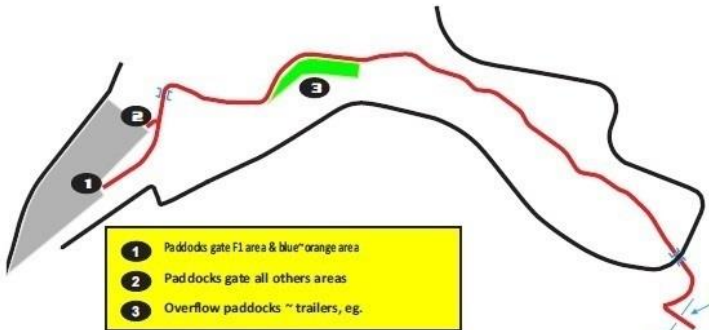

WELCOME TO SPA-FRANCORCHAMPS

ENTRY AND PADDOCK INFORMATIONS

Entry

Exit

Mobilhome Area

Mobilhome Area

Paddock Belcar Skylimit:

Keys Boxes Offices

ONLY CARS ENTRY

Turn 19

T1 - La Source Hairpin
- Spa-Francorchamps

Raidillon - Hubert

Eau Rouge

Spa Grand Prix Gold 3

Gate Source Open ONLY at 07h to 20h

ENTRY For Truck ONLY

Entry Blanchimont Via Stavelot

Spa-Francorchamps : transporter access to paddocks

- 1 Paddocks gate F1 area & blue/orange area
- 2 Paddocks gate all others areas
- 3 Overflow paddocks ~ trailers, eg.

OFFICES INFORMATIONS